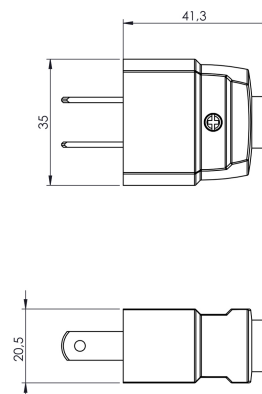

PLUGS

M71-

Plug: **"USA" 2 poles
(NEMA 1-15P)**

Rated voltage: **125 V**
 Rated current: **15 A**

Type of clamps for cables connection: **SCREW CLAMPS**
 Cable exit: **AXIAL**

In conformity to the standards: **UL - CSA**

Approval marks: **UL - CSA**

• Tabella dei cavi collegabili alla spina:

Insulation	Shape	AWG	Temperature	Type	cod./page
PVC	flat	2 x 18	T105°C	SPT-2	YD28- (pag. 9095)
PVC	flat	2 x 18	T105°C	SPT-2	XD28- (pag. 9095)
PVC + PVC	round	2 x 18	T105°C	SVT	WV28- (pag. 9097)
PVC + PVC	round	2 x 18	T105°C	SJT	WE28- (pag. 9096)

- Thermoplastic body.
Brass contacts.
- Table of the available colours:
B = white
N = black