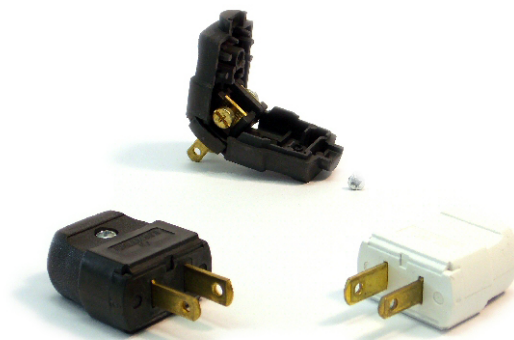

PLUGS

M71-

Plug: **"USA" 2 poles
(NEMA 1-15P)**

Rated voltage: **125 V**
 Rated current: **15 A**

Type of clamps for cables connection: **SCREW CLAMPS**
 Cable exit: **AXIAL**

In conformity to the standards: **UL - CSA**

Approval marks: **UL - CSA**

• Tabella dei cavi collegabili alla spina:

Insulation	Shape	AWG	Temperature	Type	cod./page
PVC	flat	2 x 18	T105°C	SPT-2	YD28- (pag. 9095)
PVC	flat	2 x 18	T105°C	SPT-2	XD28- (pag. 9095)
PVC + PVC	round	2 x 18	T105°C	SVT	WV28- (pag. 9097)
PVC + PVC	round	2 x 18	T105°C	SJT	WE28- (pag. 9096)

- Thermoplastic body.
Brass contacts.
- Table of the available colours:
B = white
N = black